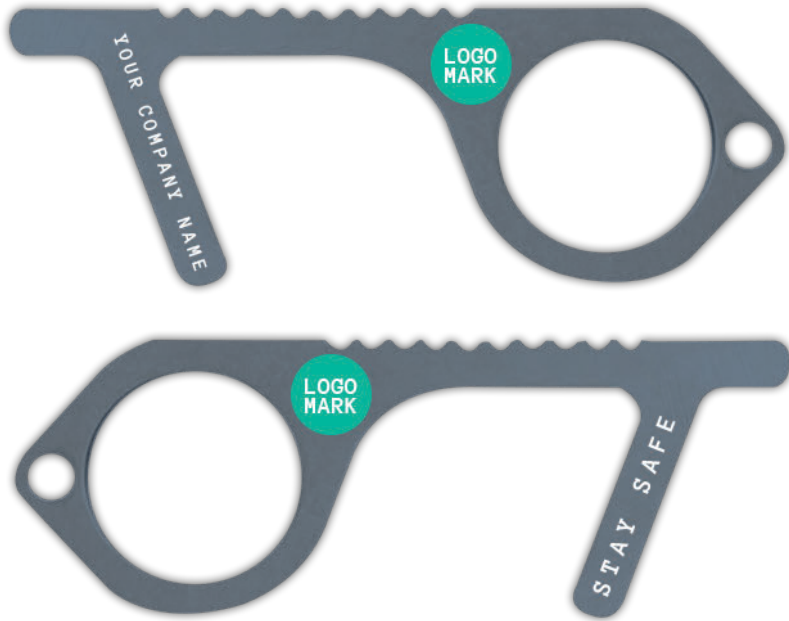

LOG ON

Helping re-open
your business
with safety
and style

Business
Re-open 2020

A CUSTOM BOX THAT WILL MAKE YOUR EMPLOYEES FEEL VALUED AND SAFE

LOGON is here to help you and your employees get back to work safely. While we are all eager to go back to work, we know we must do so with proper precautions to keep ourselves and our communities safe...but why not bring your own personal style to it?

LOGON is now creating fully customized “Back to Work” boxes for companies and organizations that want to go the extra mile for their returning workers. All of the components we have to offer can be fully customized with your logos, branding colors, and specialized messaging.

Read on to view samples of what we can create for you and your business.

BOX DESIGN

Many style options and sizes available

FACE MASK

Many style options and sizes available

HAND SANITIZER

Many style options and sizes available

NO TOUCH TOOL

Many style options and sizes available

T-SHIRT DESIGN

Many style options and sizes available

WATER BOTTLES

Many style options and sizes available

DRAWSTRING BAGS

Many style options and sizes available